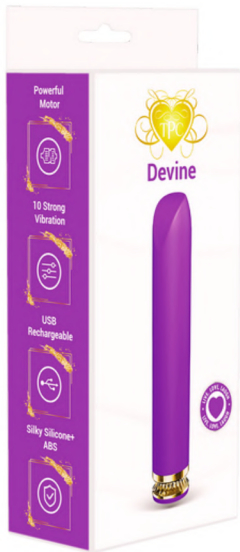

DEVINE

TPCW3005BL - Black
TPCW3005PR - Purple

- Powerful Motor
- 10 Strong Vibration
- Rechargeable
- Silky Silicone+ABS
- Quiet & Discreet
- Waterproof IPX6
- 5" Length
- Luxe Gold Plating